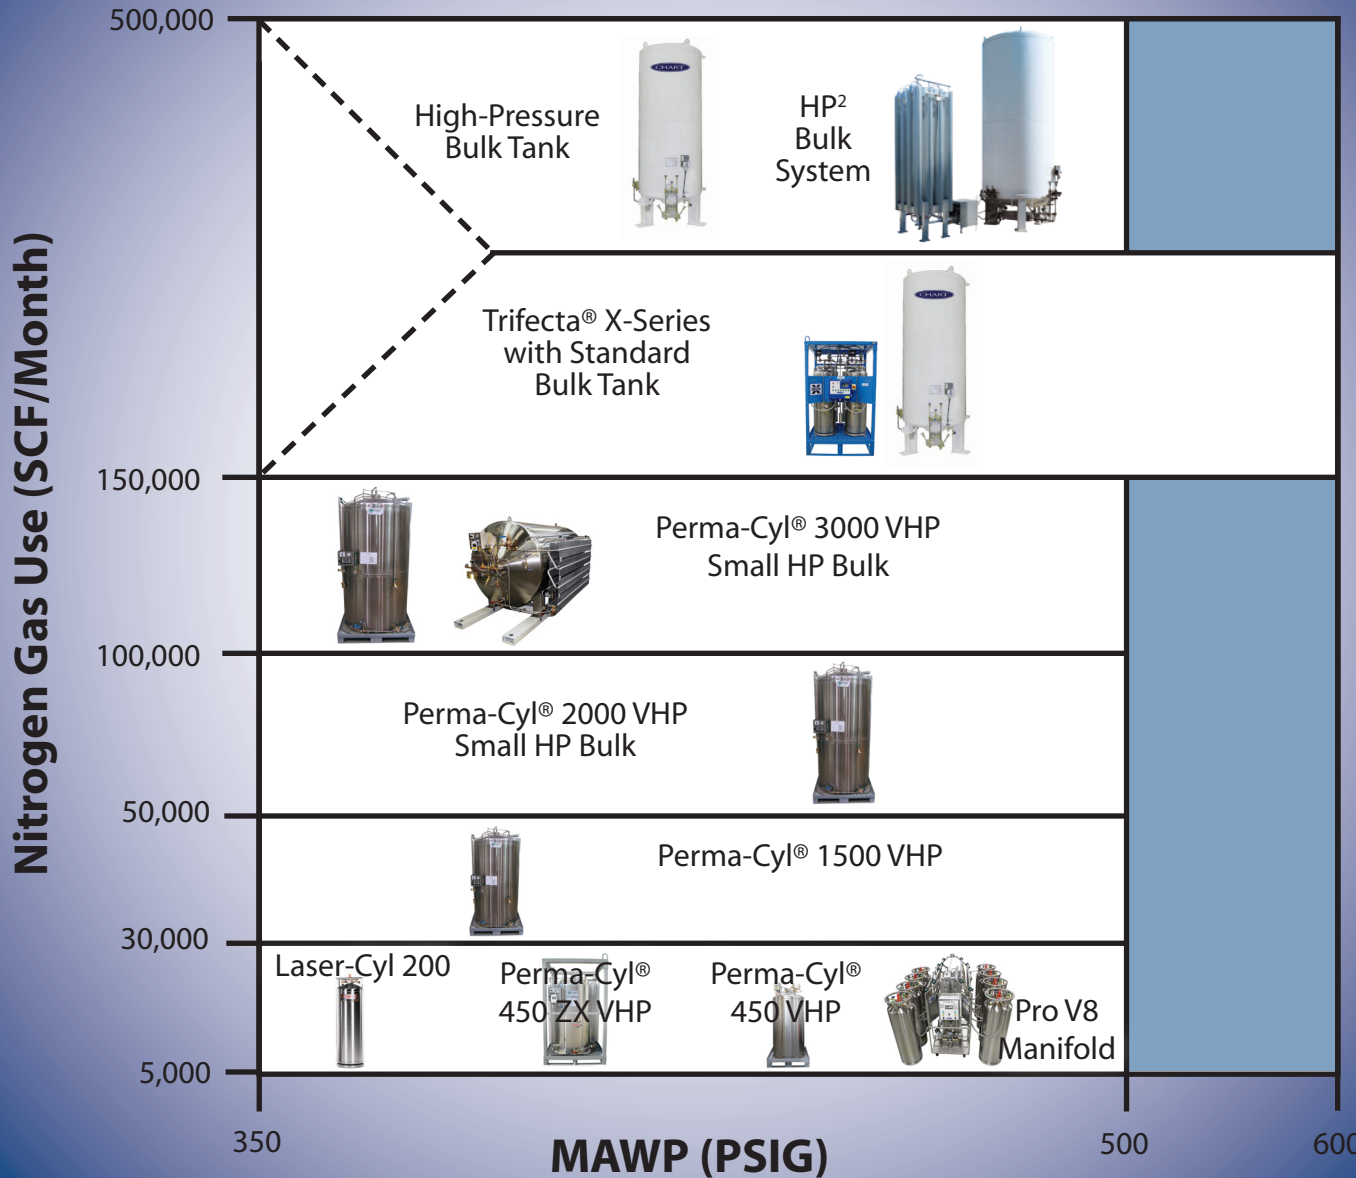

Laser Assist Gas Selection Guide

Innovation. Experience. Performance.®